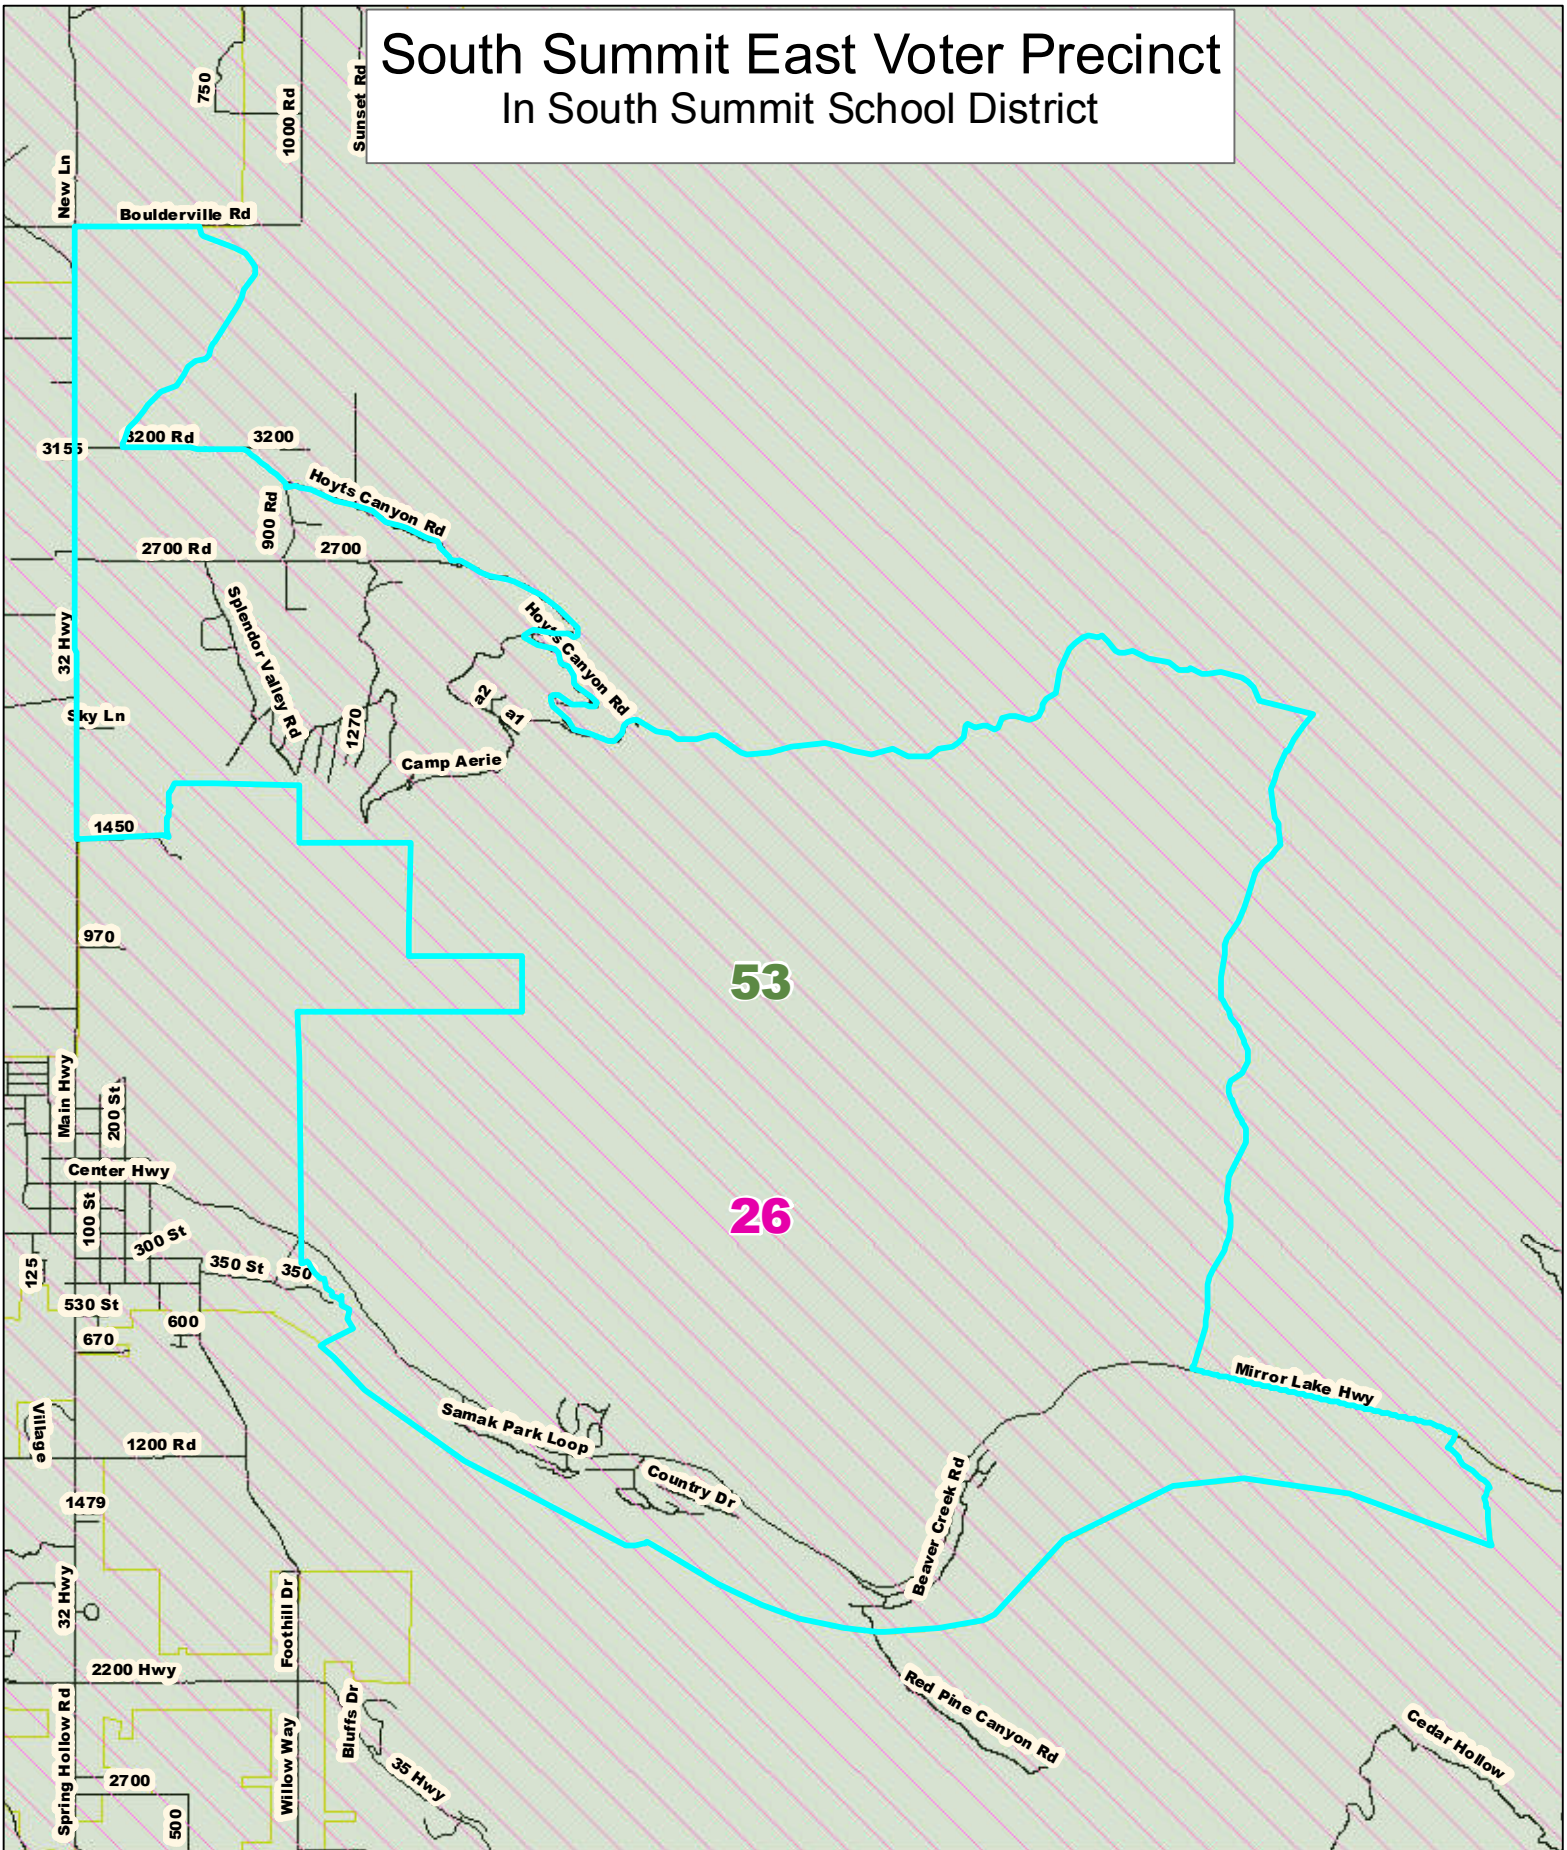

# South Summit East Voter Precinct In South Summit School District

 Voter Precinct

### Senate Districts House Districts

 19  
 26

 28  
 53  
 54

4,000

 Feet