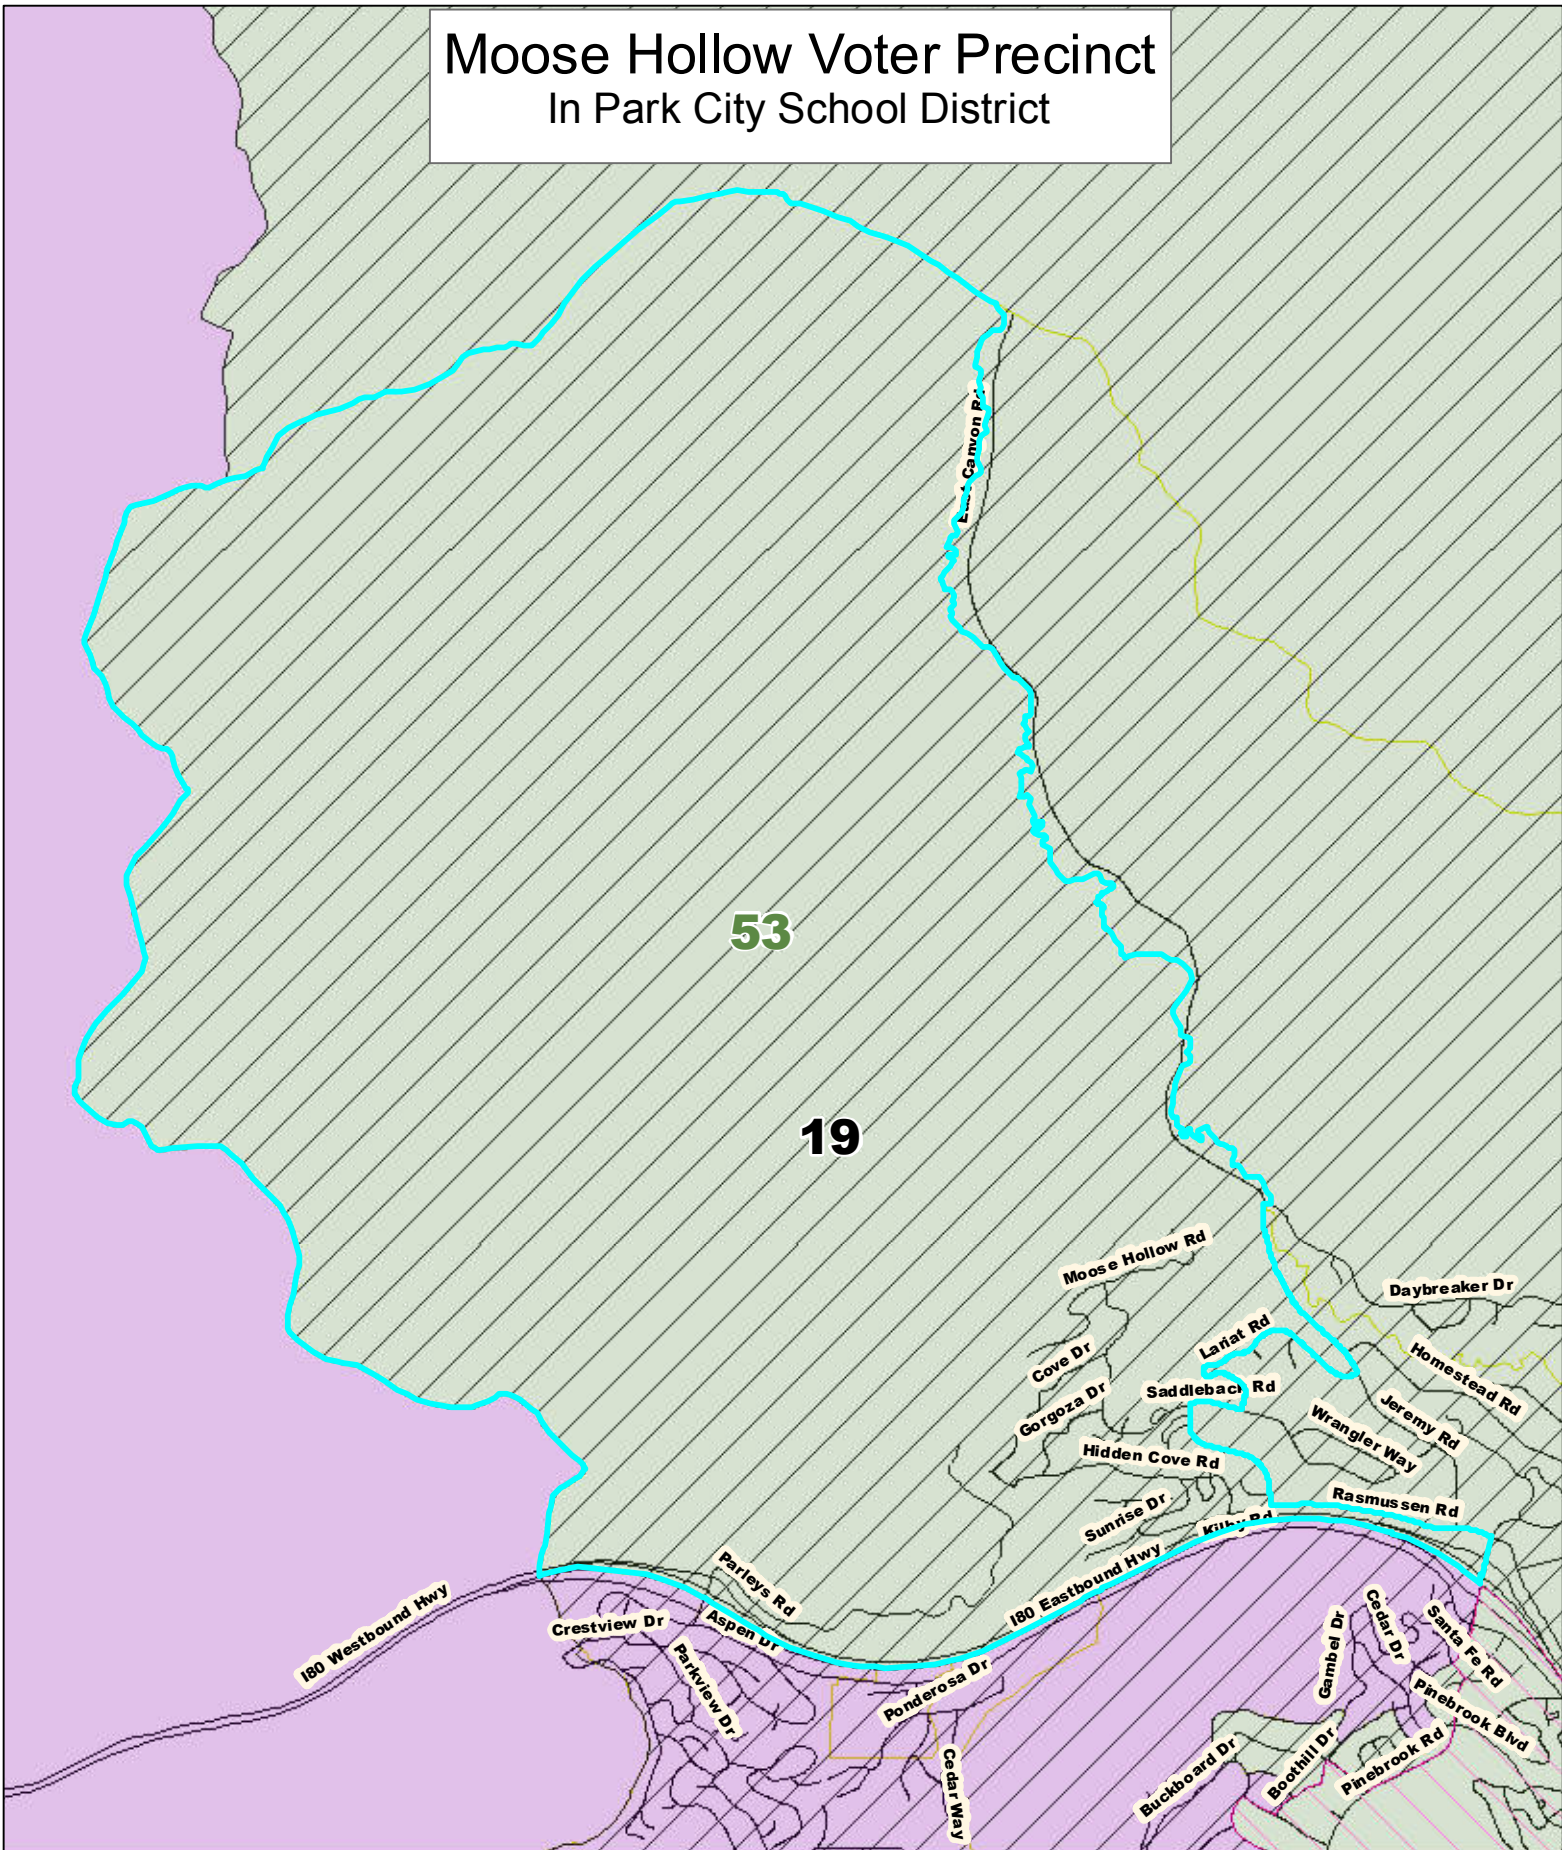

Moose Hollow Voter Precinct In Park City School District

 Voter Precinct

Senate Districts House Districts

 19
 26

 28
 53
 54

2,000

 Feet