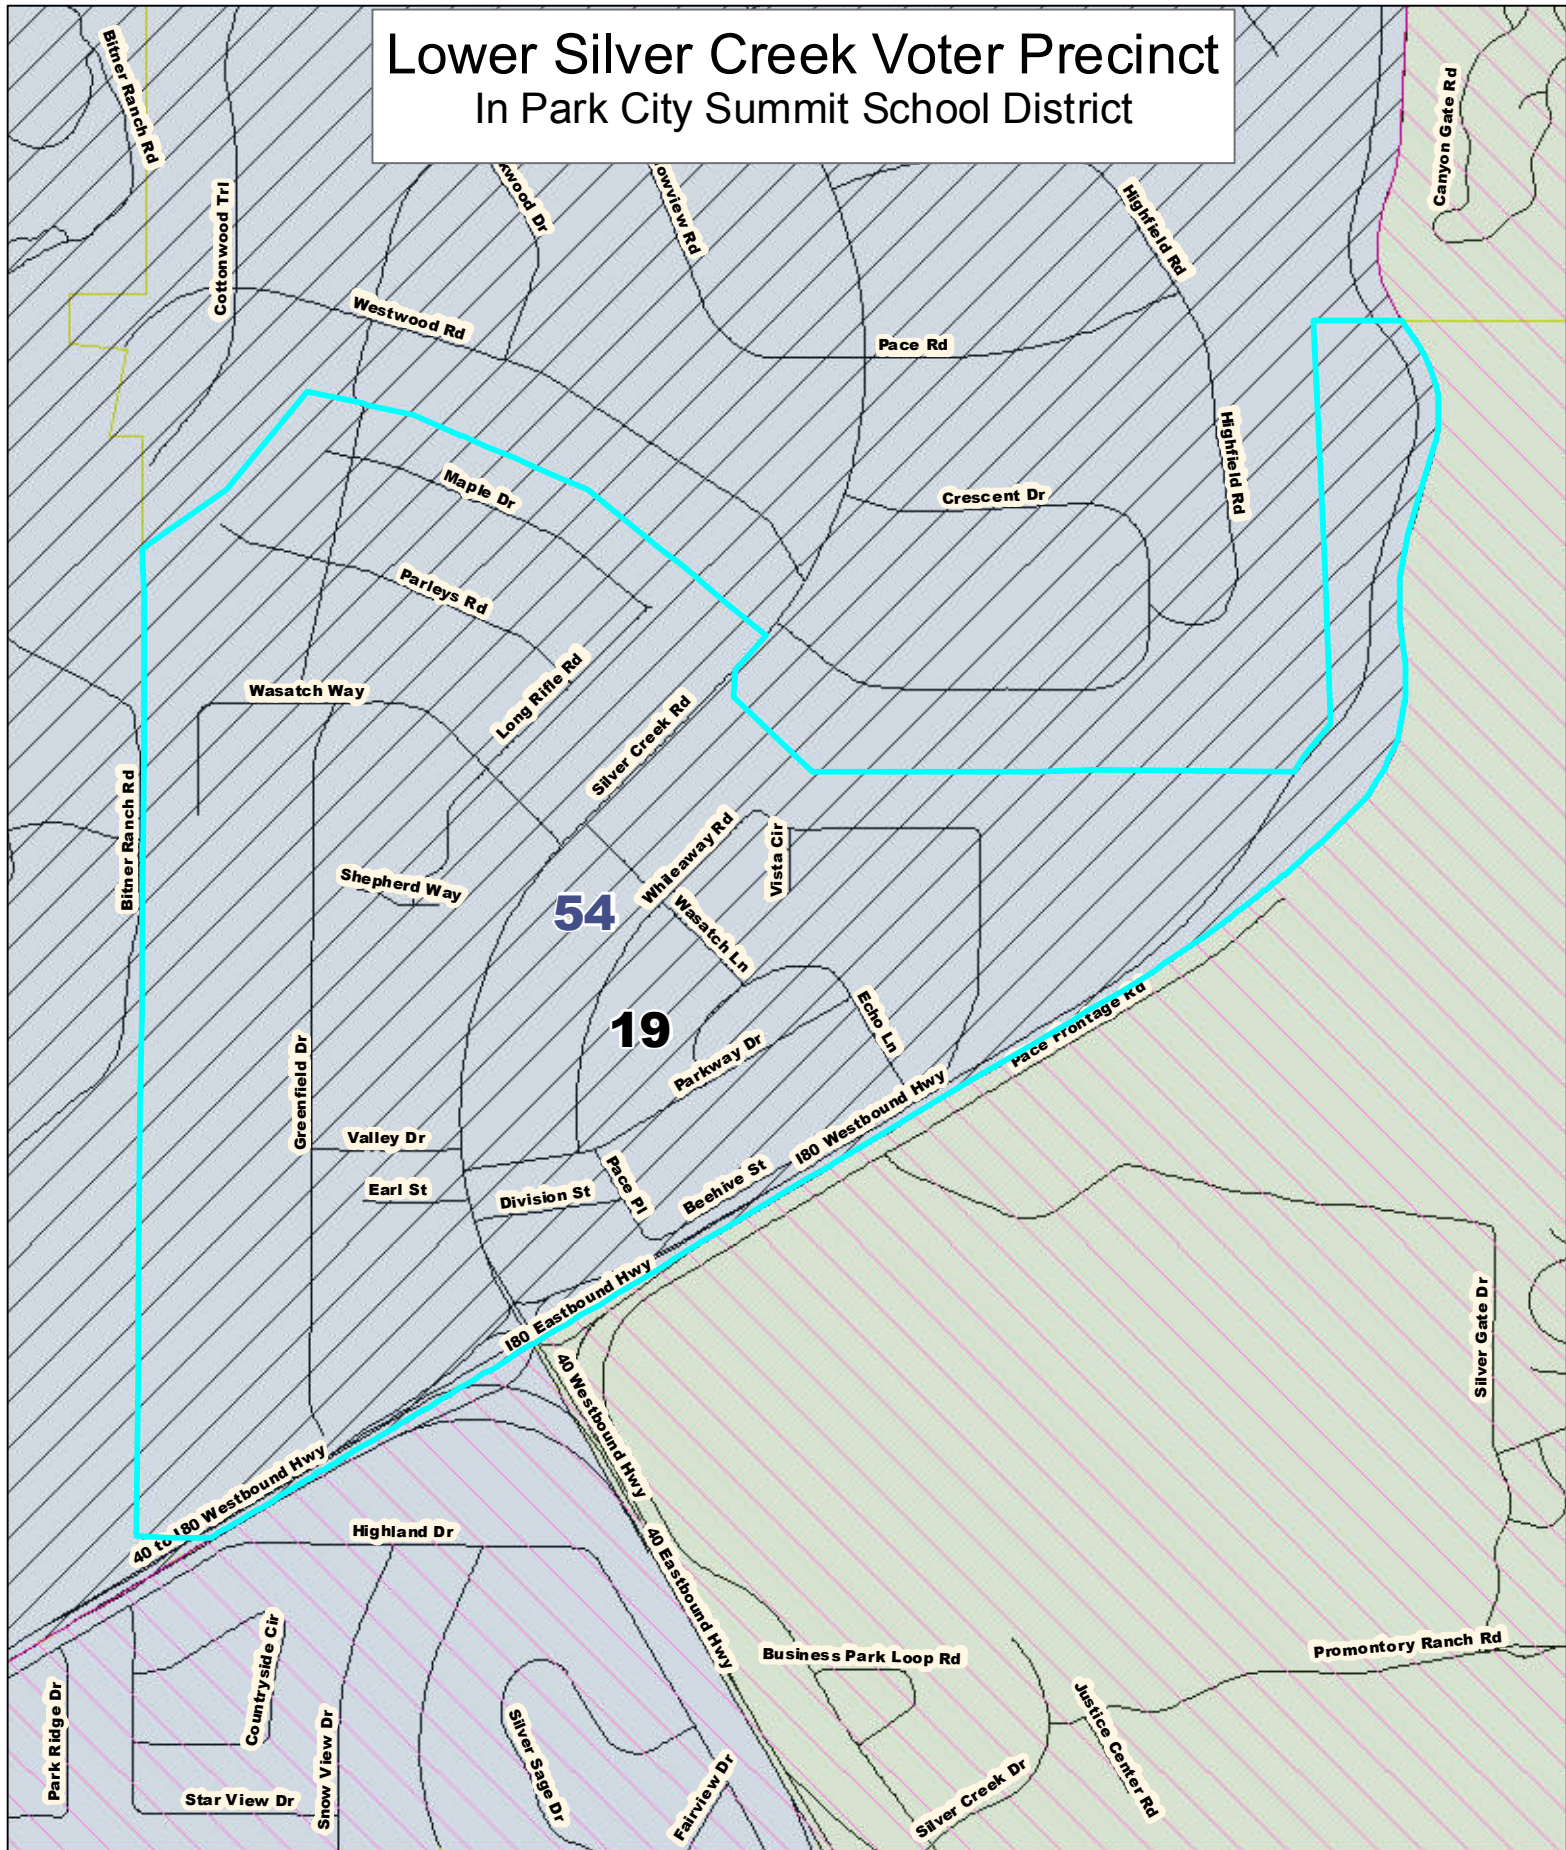

# Lower Silver Creek Voter Precinct In Park City Summit School District

 Voter Precinct

### Senate Districts House Districts

 19	 28
 26	 53
	 54

 1,500 Feet