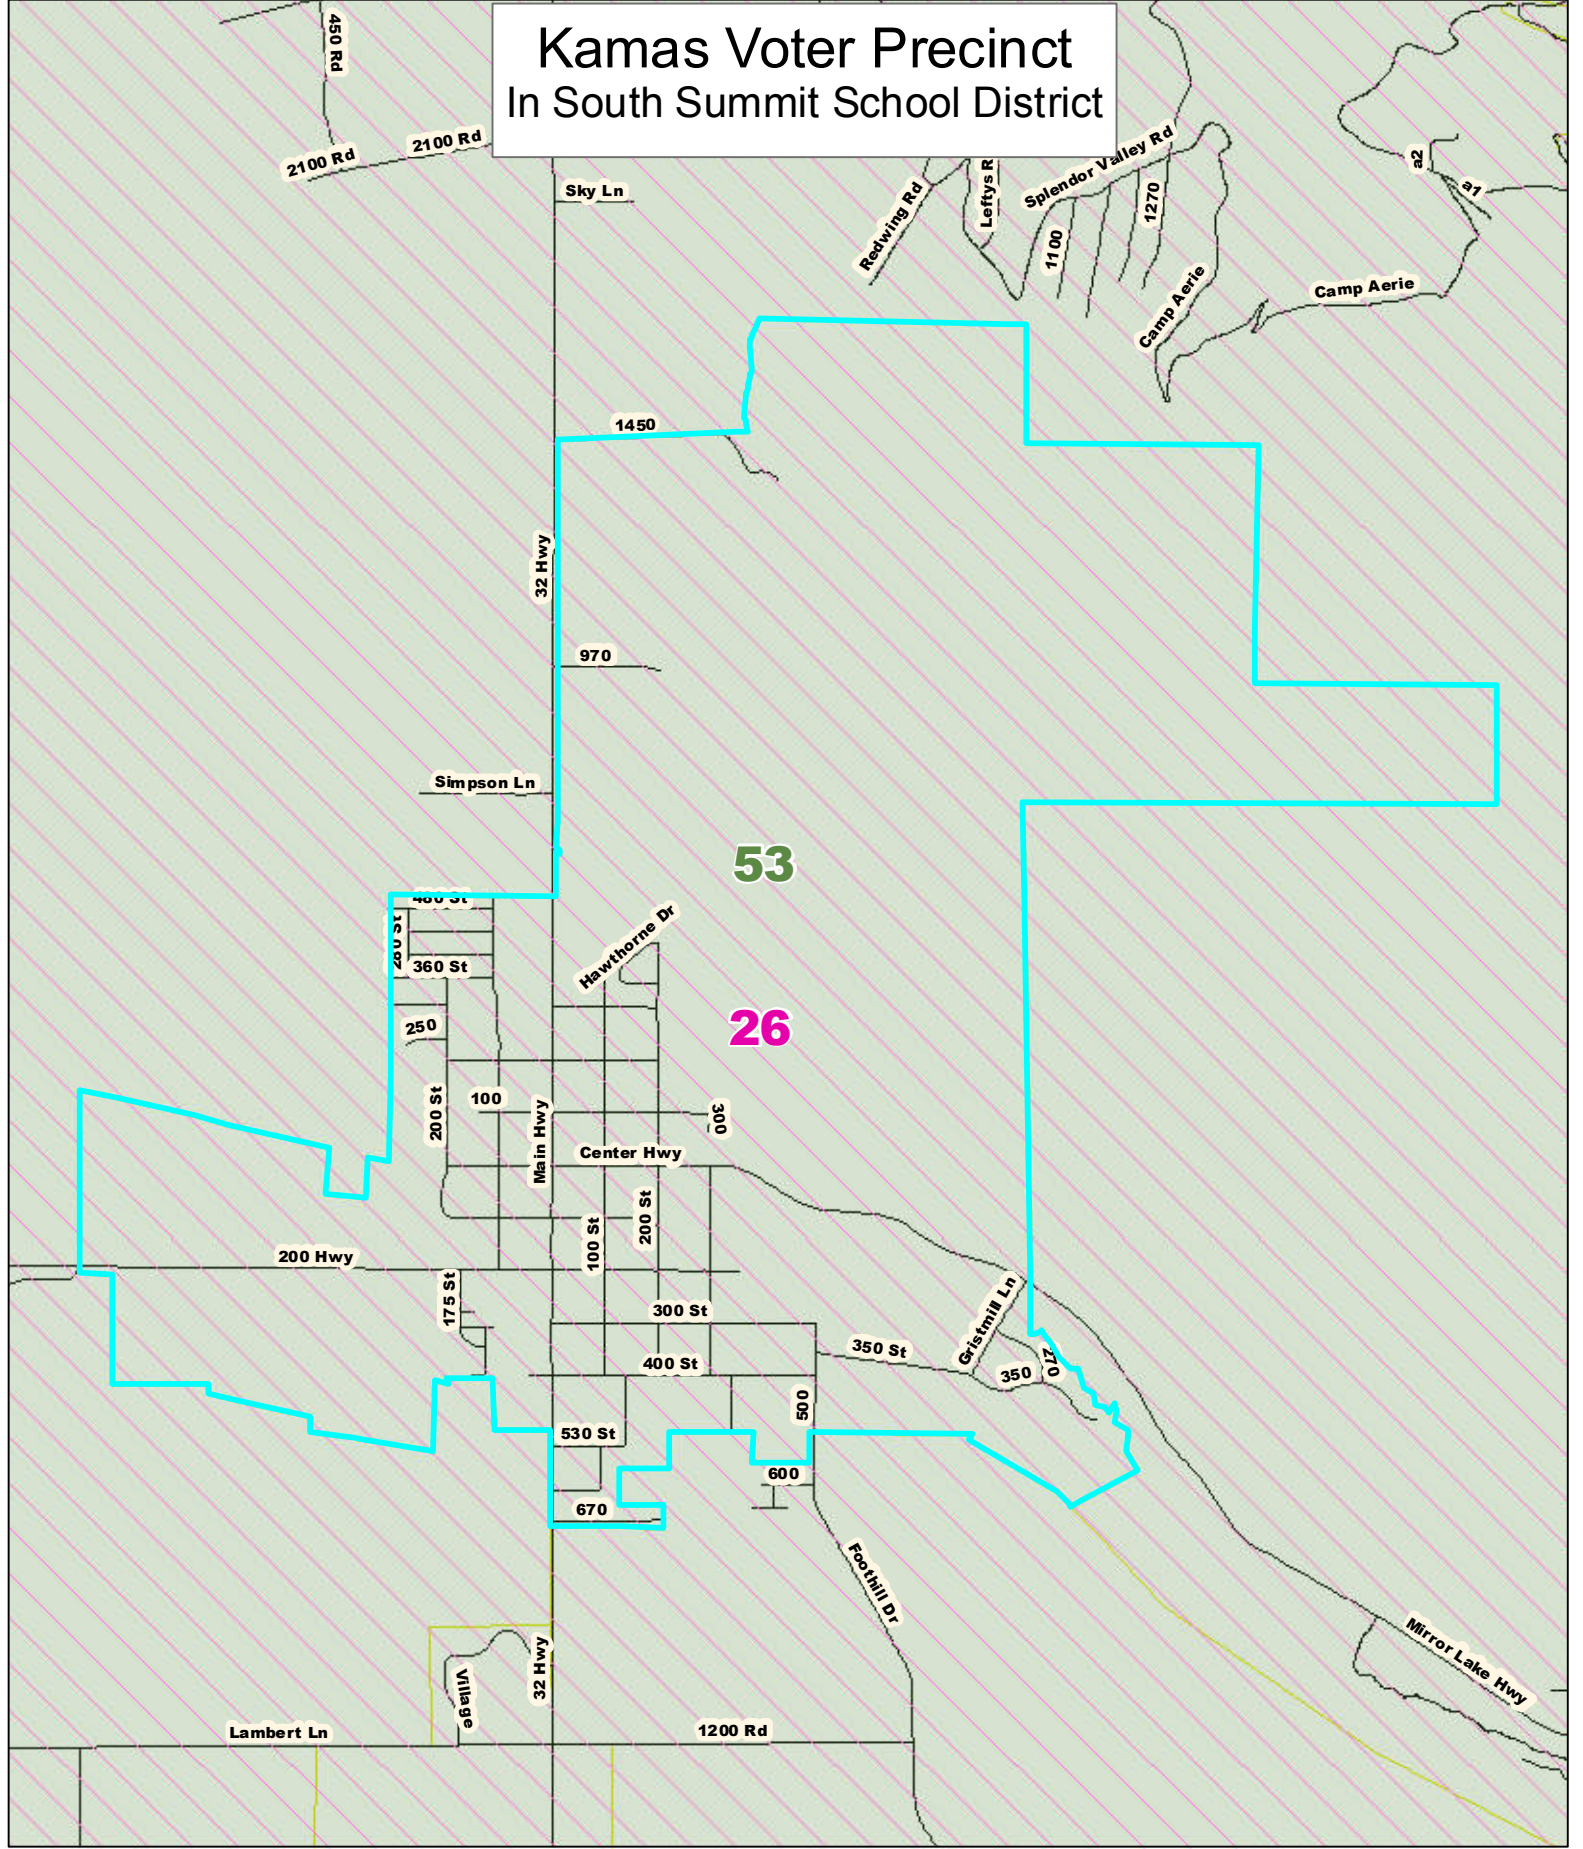

# Kamas Voter Precinct In South Summit School District

 Voter Precinct

### Senate Districts House Districts

- |  |   |
|--|---|
|  19 |  28 |
|  26 |  53 |
|  |  54 |

 2,000 Feet