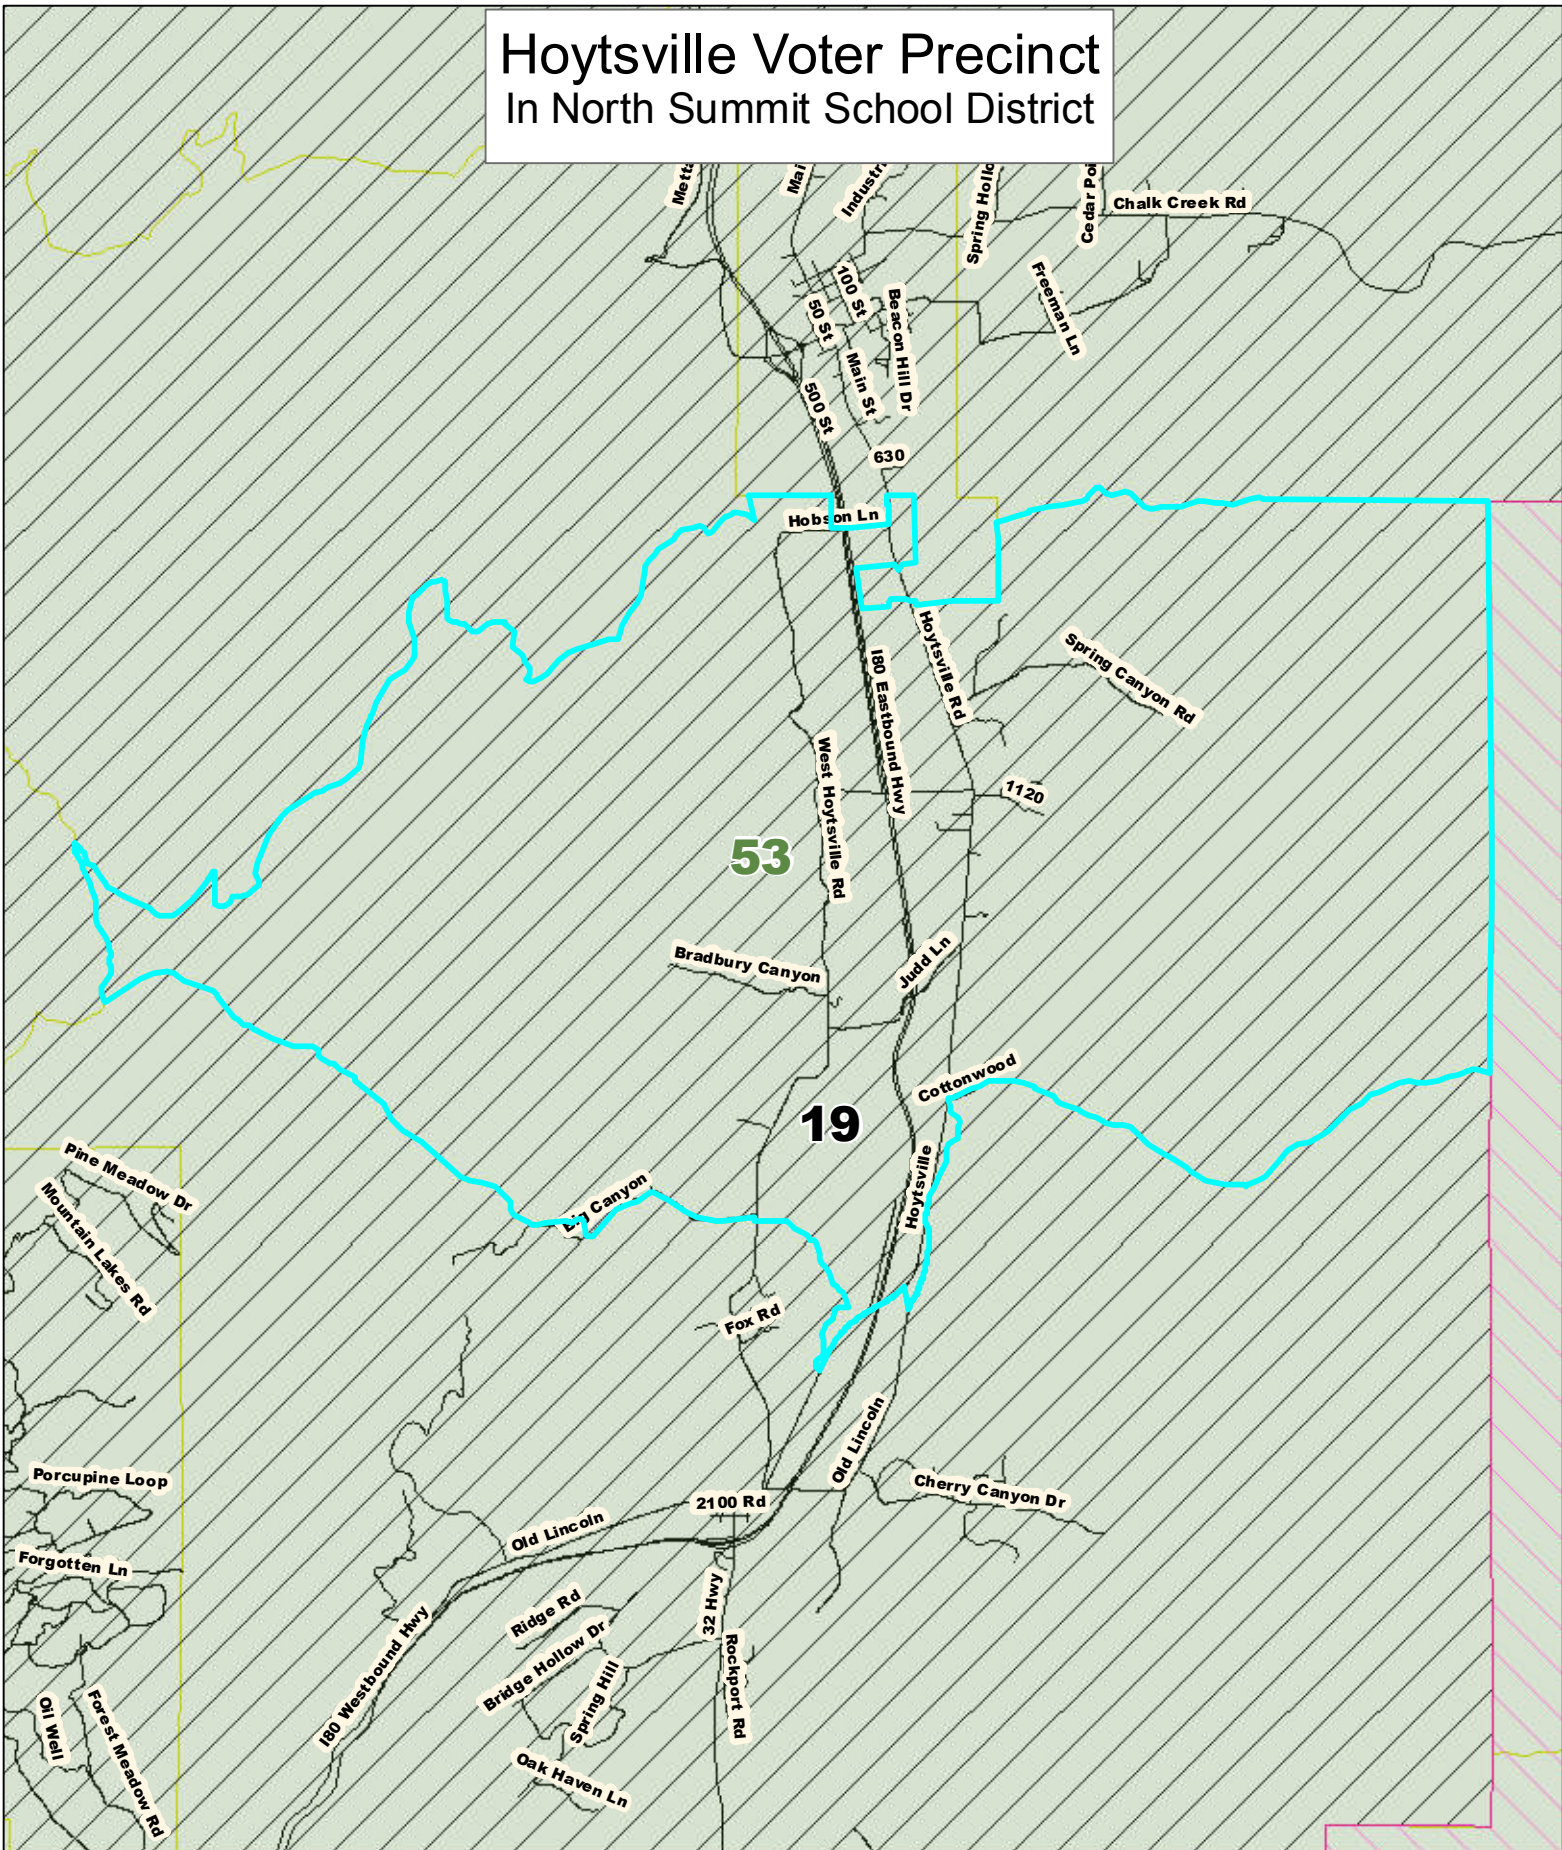

Hoytsville Voter Precinct In North Summit School District

 Voter Precinct

Senate Districts House Districts

- | | |
|--|--|
|  19 |  28 |
|  26 |  53 |
| |  54 |

 5,000 Feet