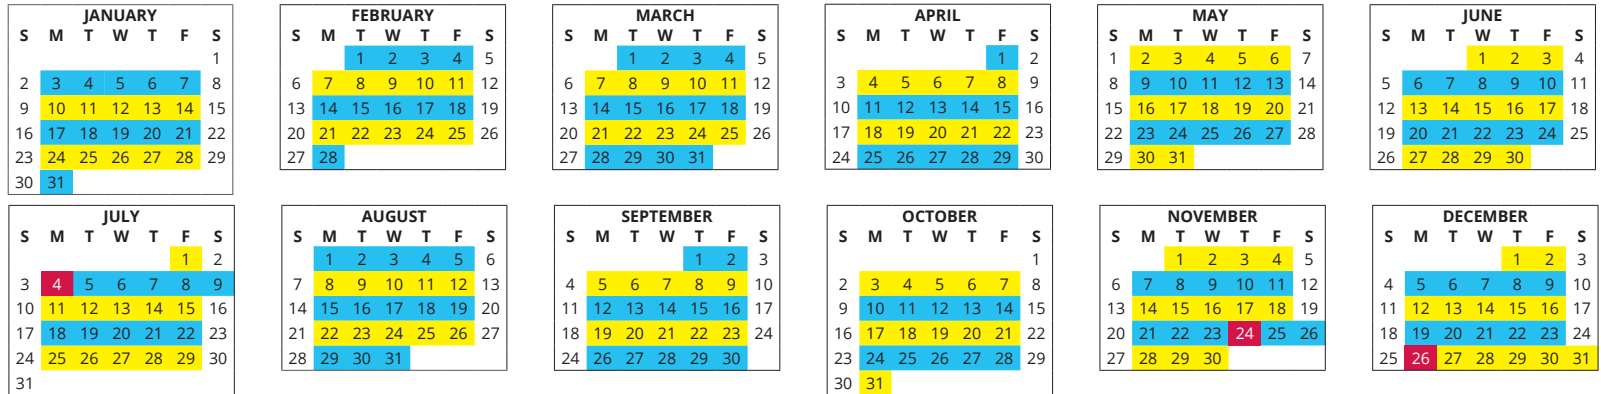

SUMMIT COUNTY

2022 Recycling Services Schedule (every other week)

RECYCLING: SUMMITCOUNTYRECYCLES.ORG - NO GLASS OR PLASTIC BAGS

■ Holiday

	Monday	Tuesday	Wednesday	Thursday	Friday	
RECYCLING PICKUP AREAS	Jeremy Ranch South Ridge The Preserves	Silver Creek Blackhawk Glenwild The Colony I & II	Highland Estates Parkridge Est Mtn Ranch Est Quarry Village Redstone Prospector Square	Iron Mountain Old Ranch Rd Silver Summit Three Kings Aspen Springs Thaynes Canyon	Wanship Hoytsville Coalville Echo Henefer	Francis Woodland Promontory Silver Creek Village
	Pinebrook Summit Park Timberline Parleys Lane	Bear Hollow Parkwest Village Silver Springs The Colony III & IV White Pine Ranches	Sunpeak Snydersmill Ranch Place Willow Creek The Canyons	Park Meadows	Kamas Marion Oakley Peoa	Deer Valley/Empire Pass Solamere/The Oaks Old Town Park City The Aeries Park City Heights

- All carts MUST be placed outside on the curb by 7 a.m. on your scheduled service day
- Do not place waste in recycling carts. Do NOT bag recyclables and DO NOT overfill; they will NOT be dumped
- Place cart in street with wheels against the curb or within 2 feet of blacktop
- Place carts 3 feet from other carts and 5 feet from mailboxes, poles, fences, trees or parked vehicles
- Make sure there is a minimum of 14 feet of overhead clearance above carts (wires, tree limbs, etc.)