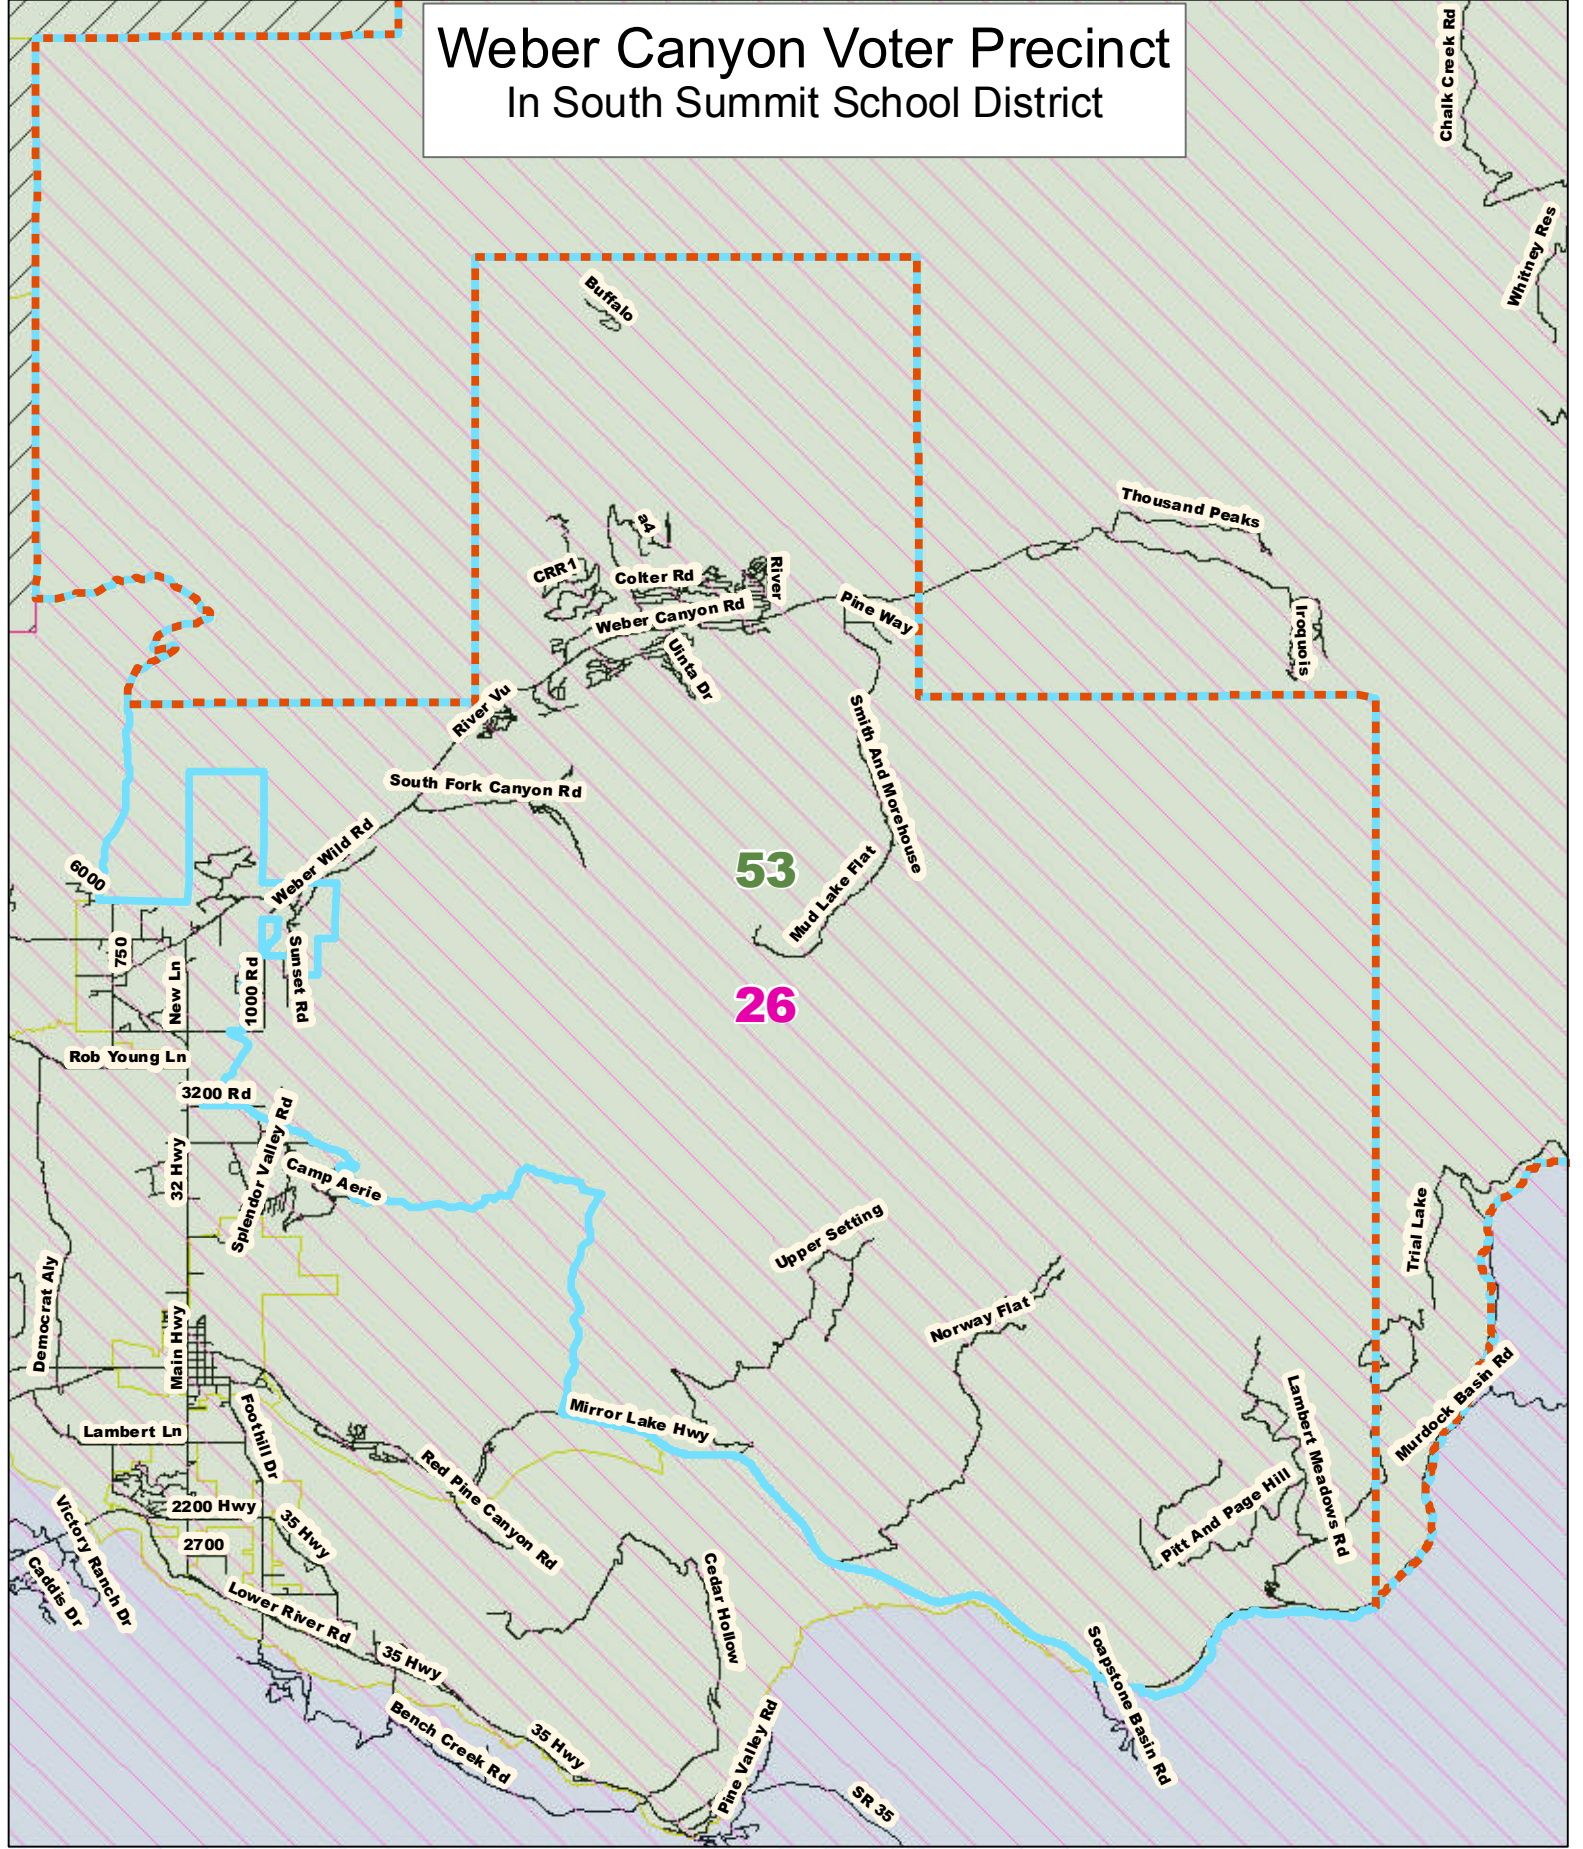

Weber Canyon Voter Precinct In South Summit School District

53

26

 Voter Precinct  SubPrecinct

Senate Districts House Districts

 19	 28
 26	 53
	 54

 11,000 Feet