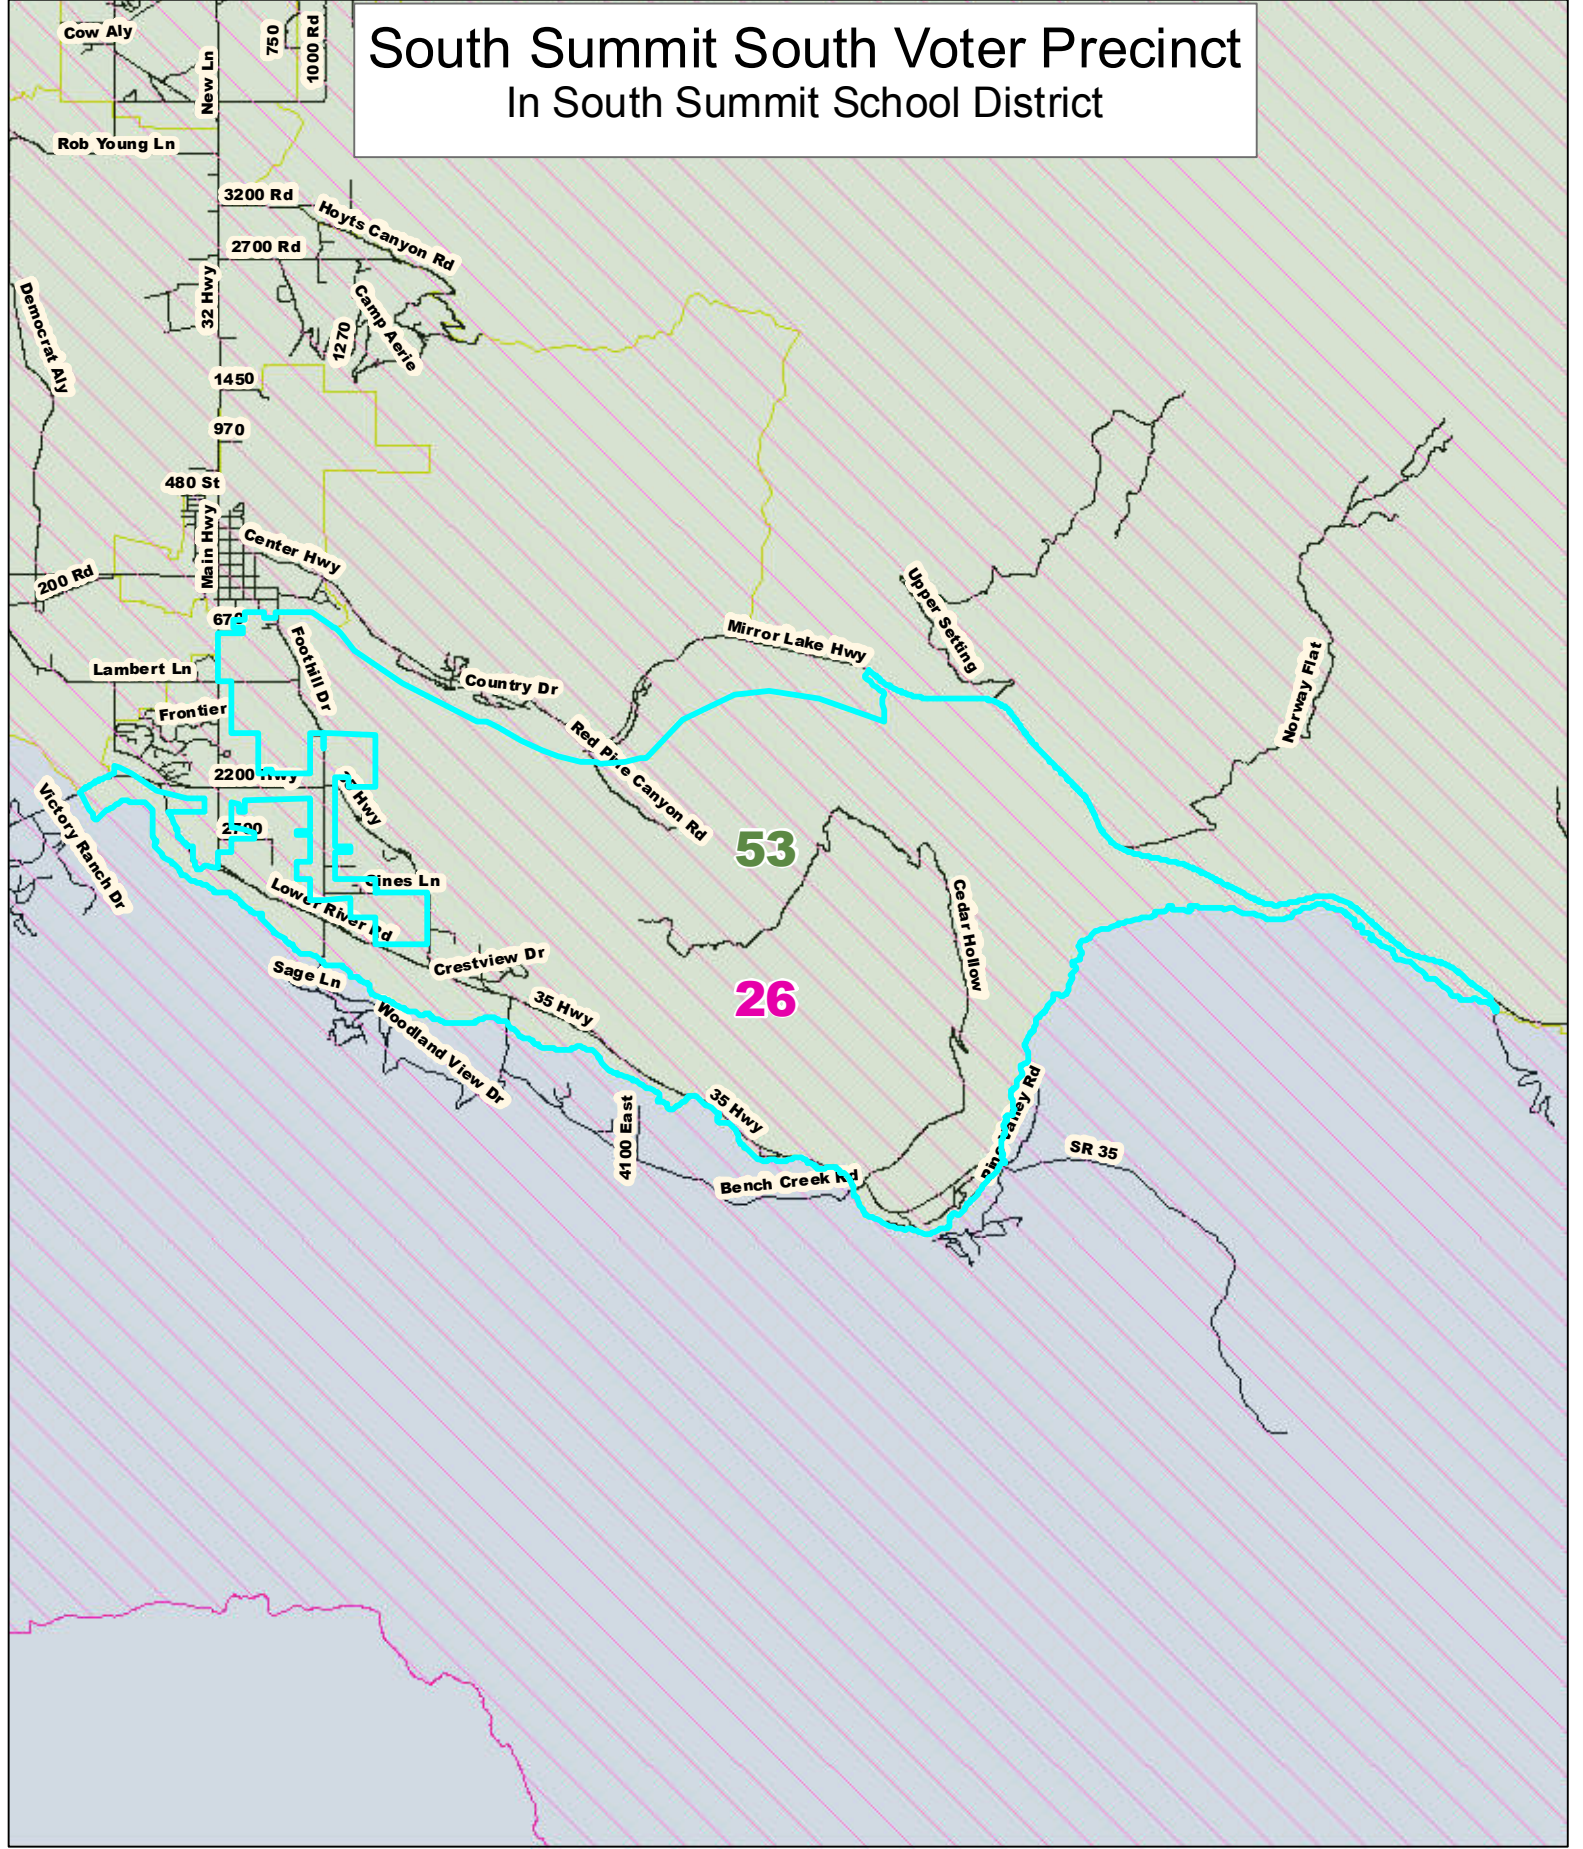

South Summit South Voter Precinct In South Summit School District

 Voter Precinct

Senate Districts House Districts

- | | |
|----------------------------------------------------------------------------------------|-----------------------------------------------------------------------------------------|
|  19 |  28 |
|  26 |  53 |
| |  54 |

 9,000 Feet