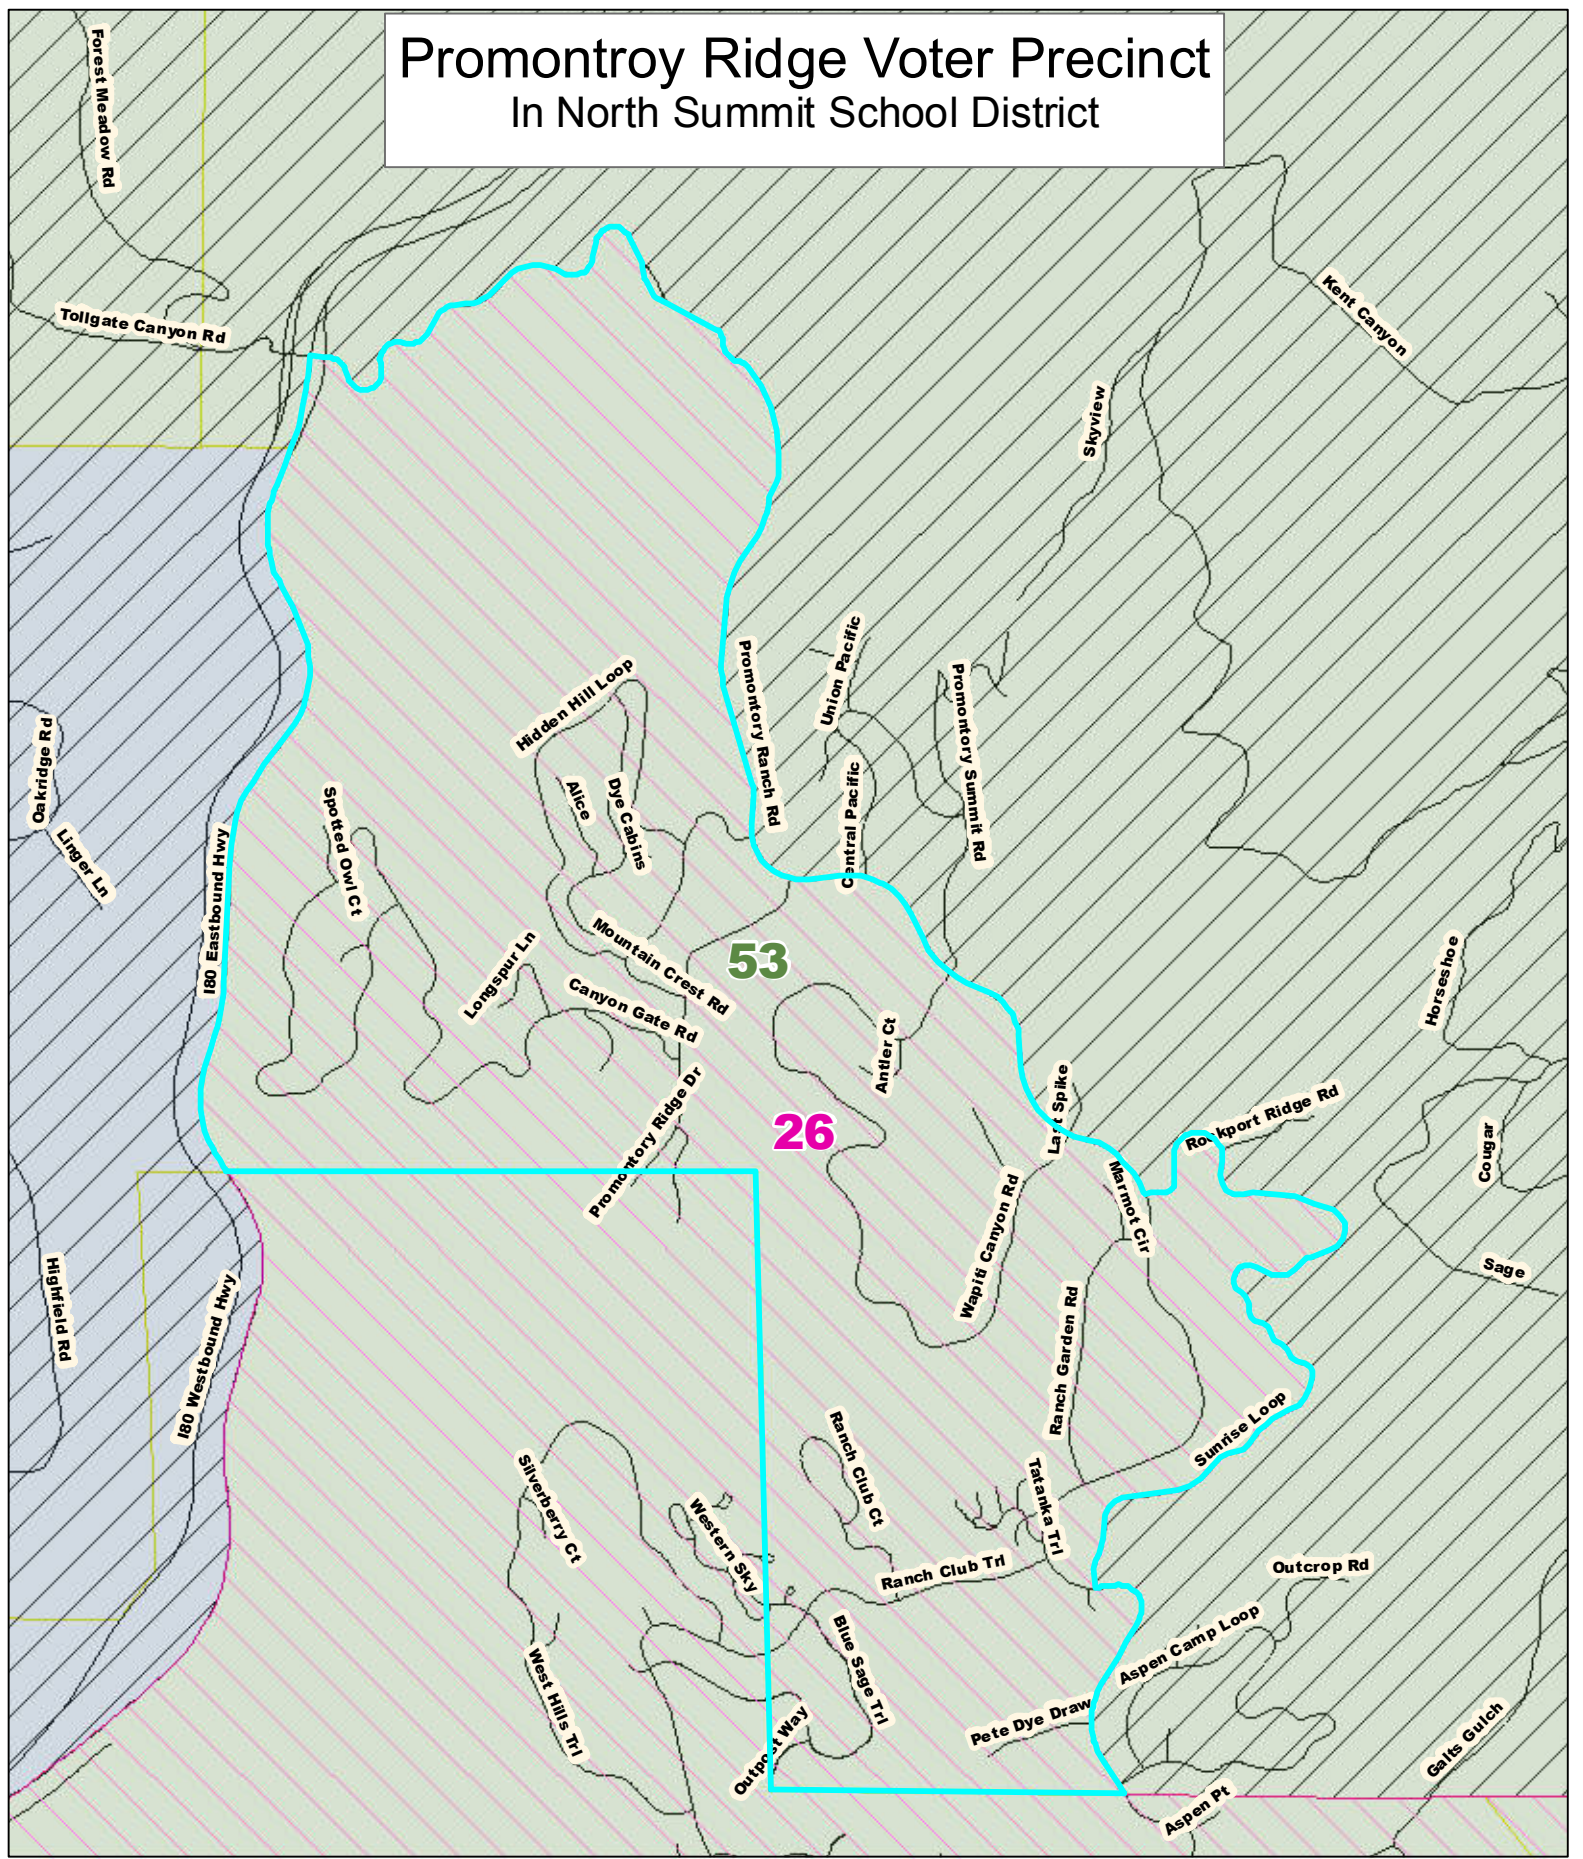

# Promontroy Ridge Voter Precinct In North Summit School District

**Senate Districts House Districts**

 19	 28
 26	 53
 Voter Precinct	 54

1,500  
 Feet