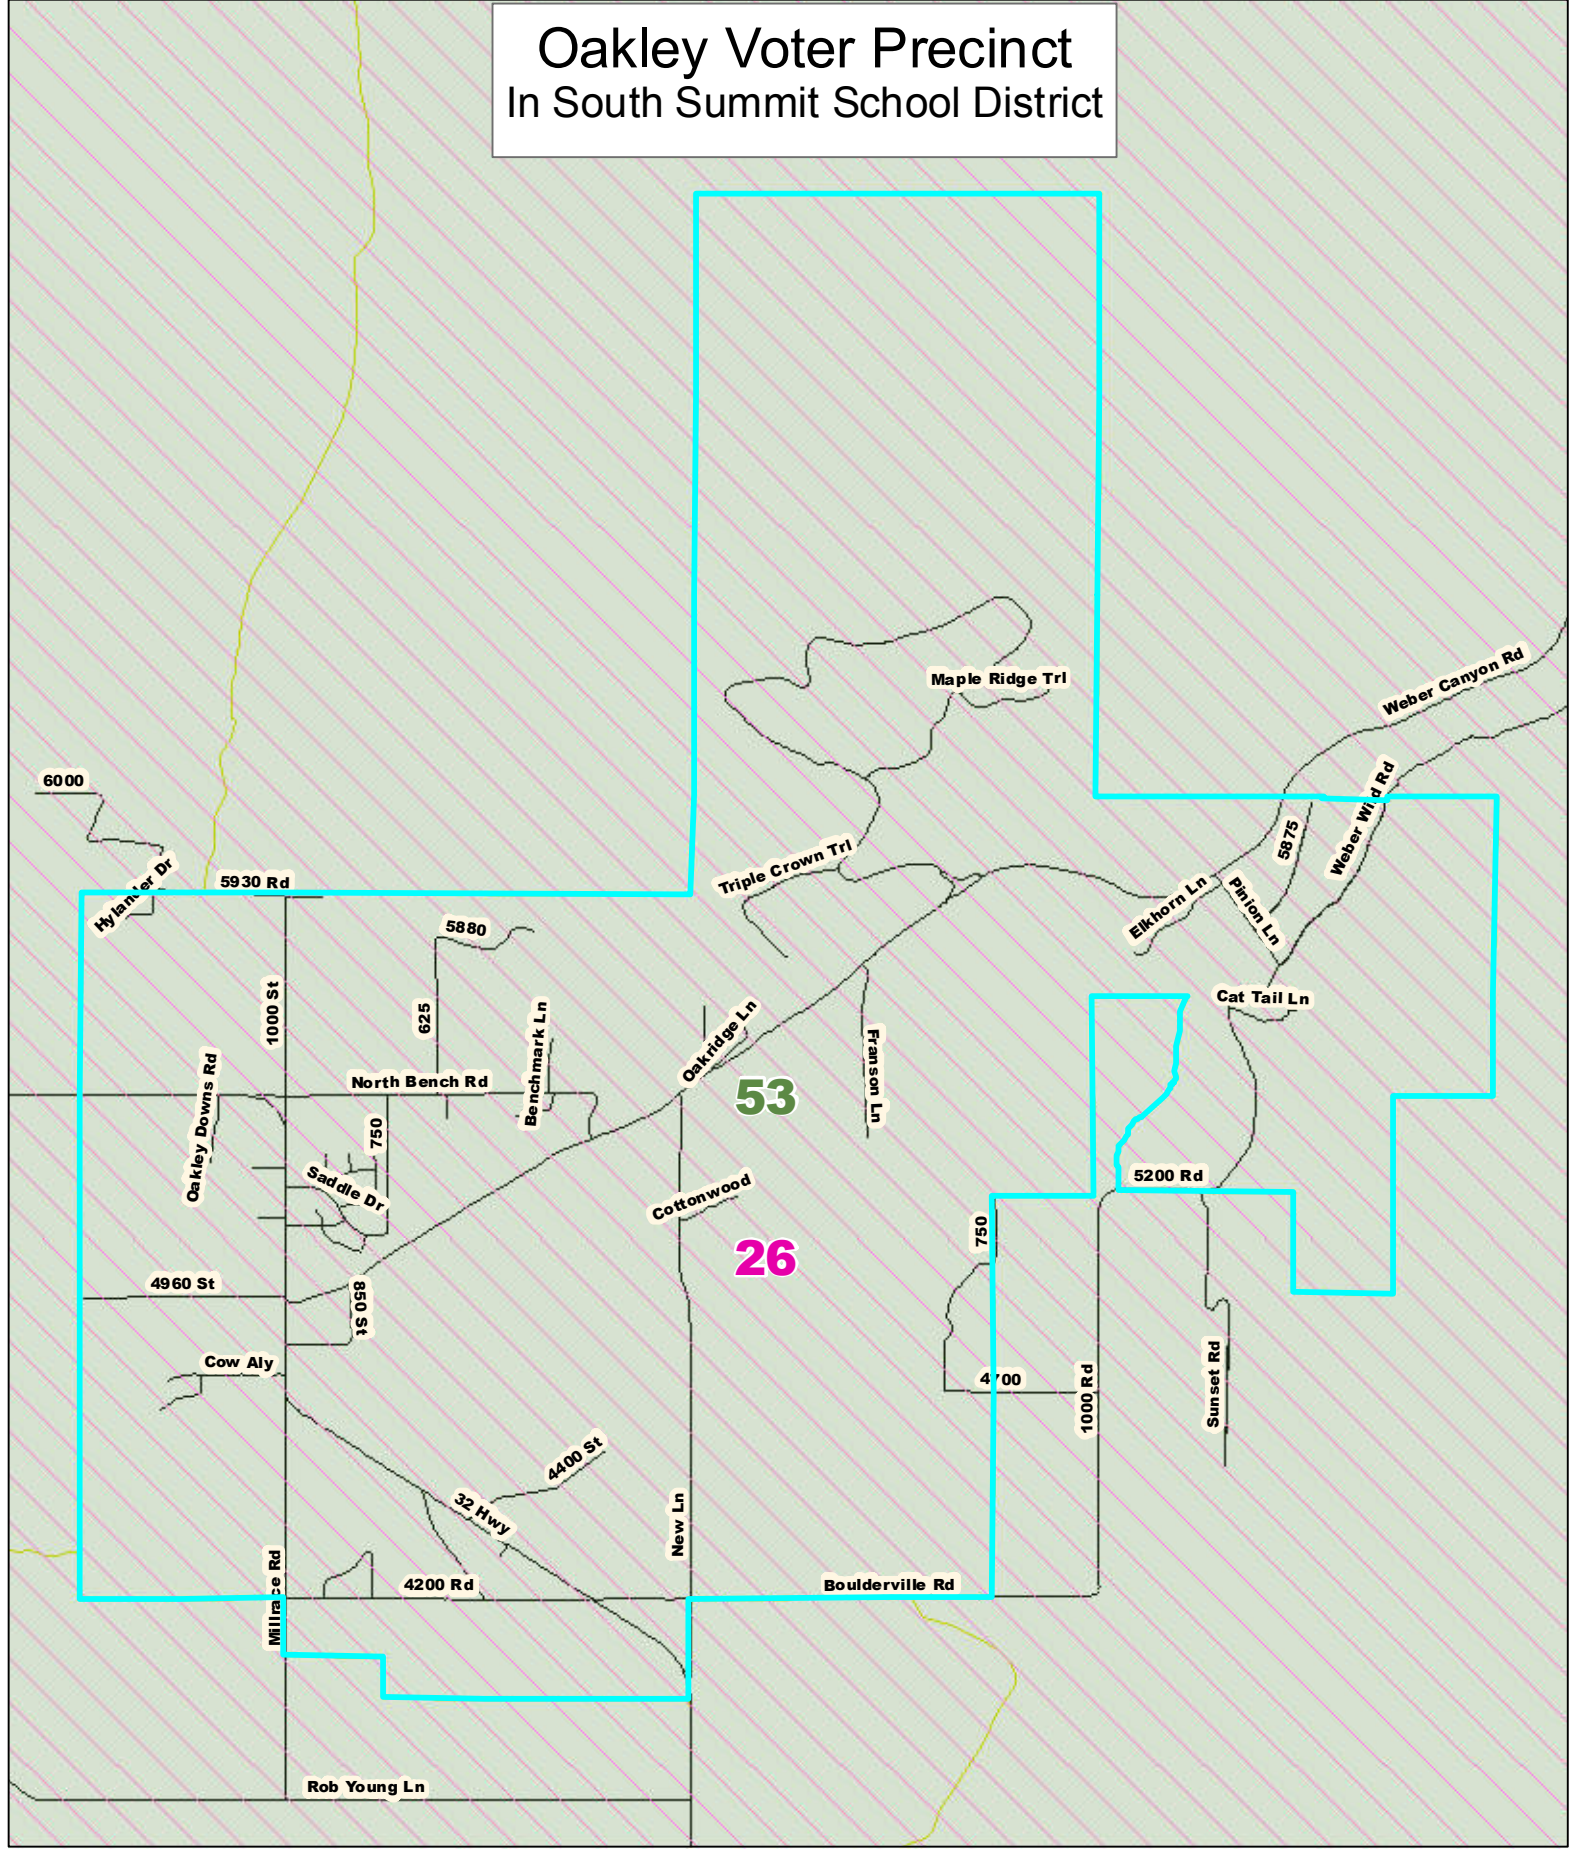

# Oakley Voter Precinct In South Summit School District

 Voter Precinct

**Senate Districts House Districts**

 19	 28
 26	 53
	 54

 2,000 Feet