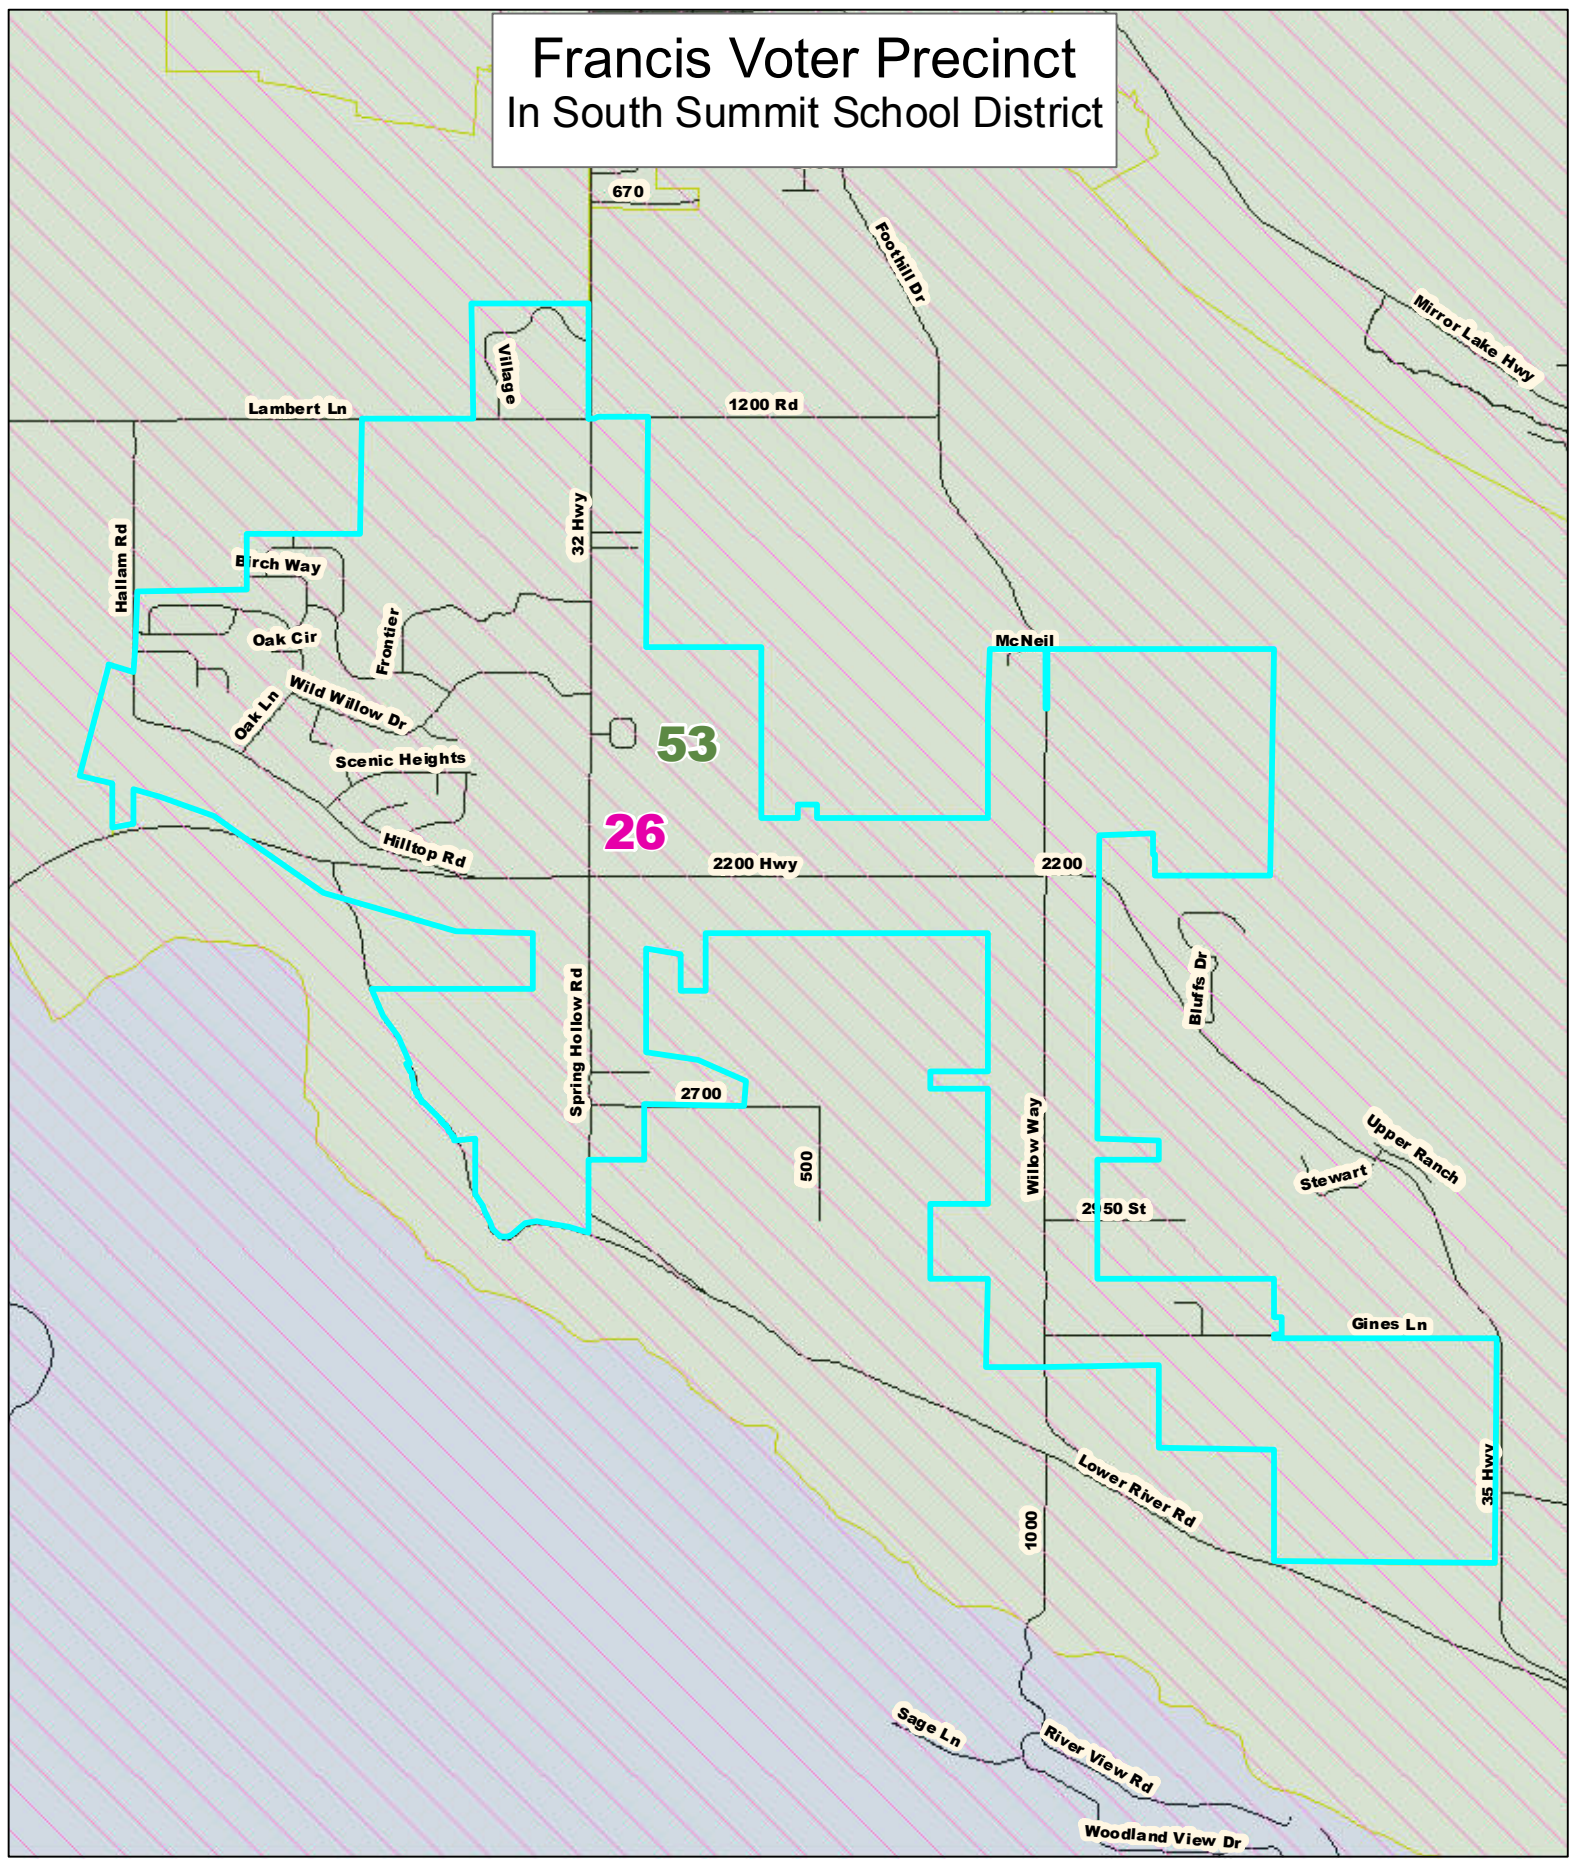

Francis Voter Precinct In South Summit School District

Voter Precinct

Senate Districts House Districts

- | | |
|---|--|
| <ul style="list-style-type: none"> 19 26 | <ul style="list-style-type: none"> 28 53 54 |
|---|--|

2,000
 Feet