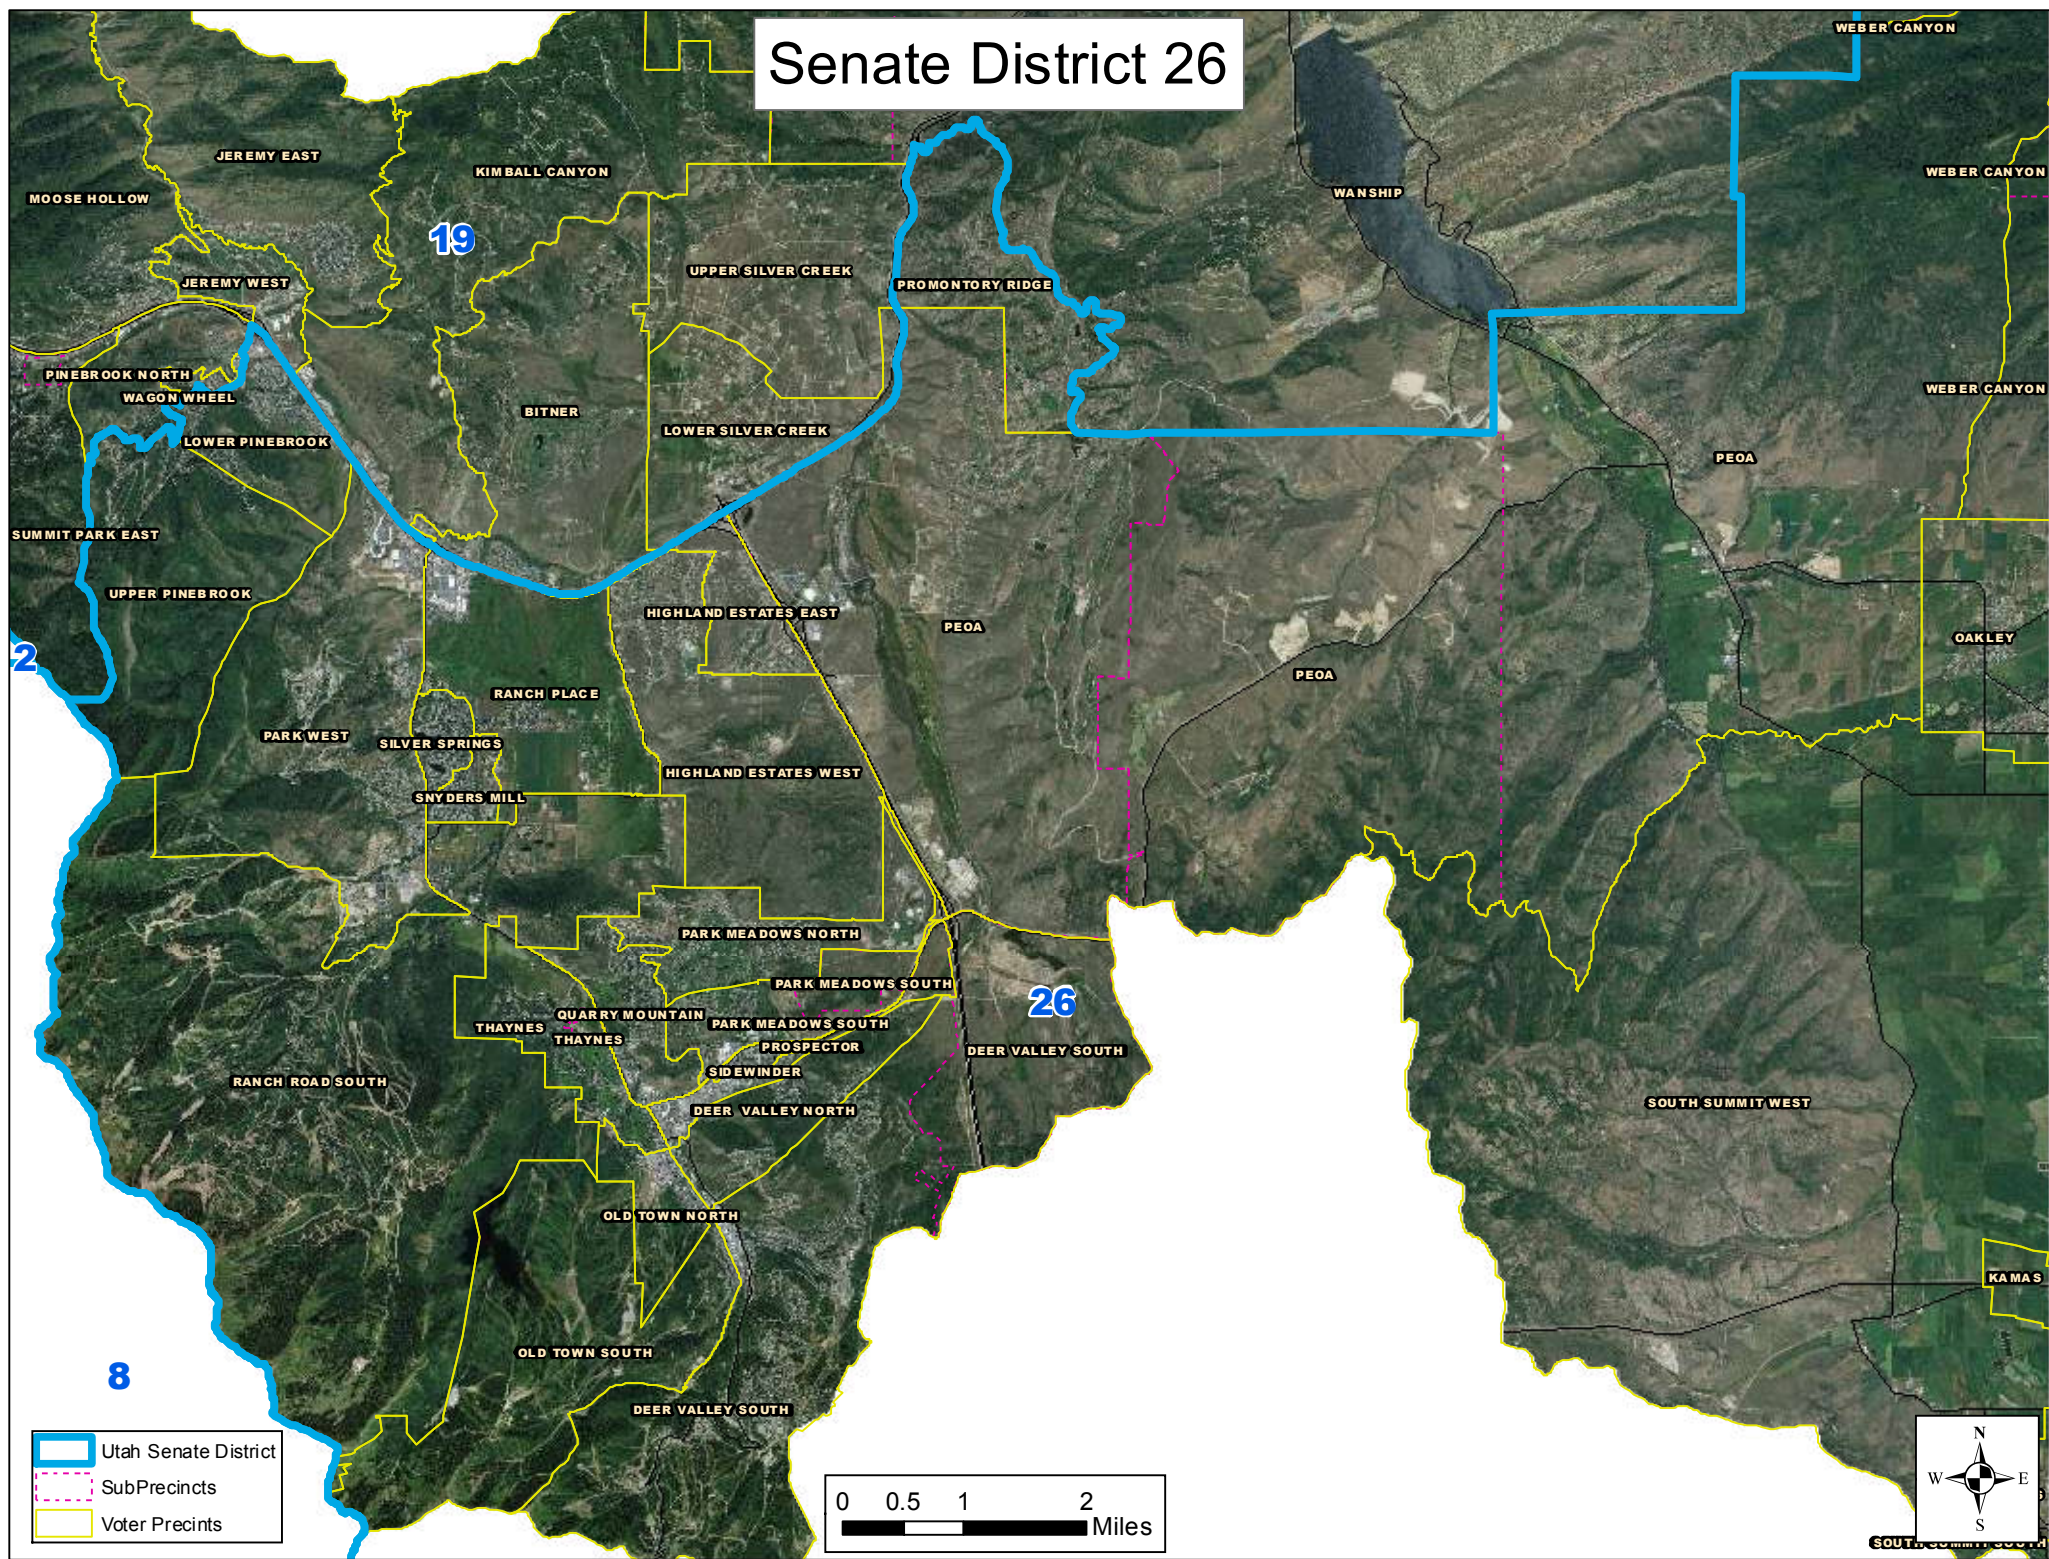

# Senate District 26

-  Utah Senate District
-  SubPrecincts
-  Voter Precincts